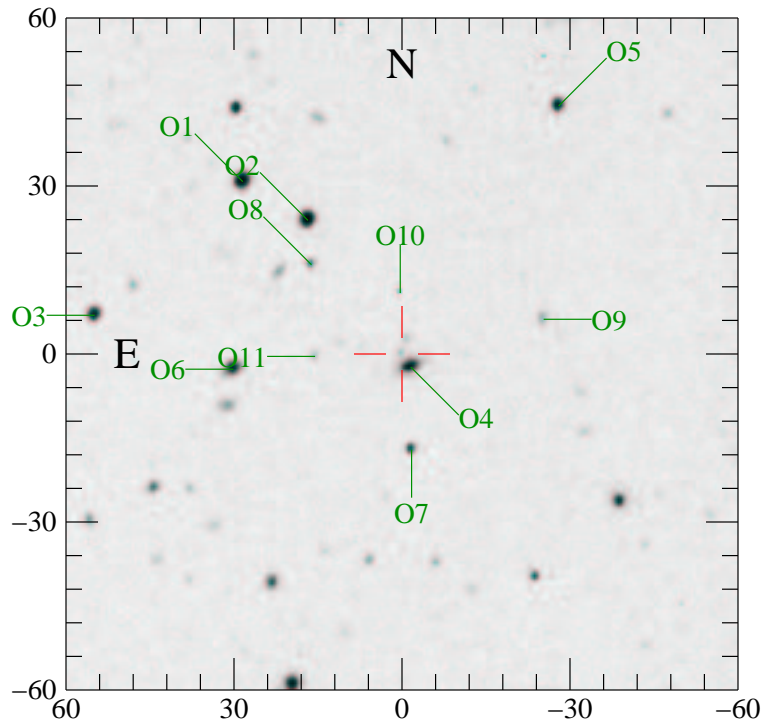

d117.wdd8_16: 02:31:06.838 -08:45:36.51 wdd8 16

Offsets from Object to Transient

Obj	RA (J2000)	Dec	dE(")	dN(")	r(")	PA	m(I)
Tran	02:31:06.838	-08:45:36.51	0.00	0.00	0.0	0.0	19.60
O1	02:31:09.010	-08:45:01.80	-28.42	-30.76	41.9	-137.3	17.90
O2	02:31:08.117	-08:45:09.63	-16.78	-23.84	29.1	-144.9	18.00
O3	02:31:11.062	-08:45:28.51	-54.86	-6.89	55.3	-97.2	19.00
O4	02:31:06.717	-08:45:39.17	1.59	2.36	2.8	33.9	19.10
O5	02:31:04.657	-08:44:46.93	27.97	-44.26	52.4	147.7	19.20
O6	02:31:09.159	-08:45:39.43	-30.09	2.73	30.2	-84.8	19.40
O7	02:31:06.715	-08:45:55.76	1.72	17.10	17.2	5.8	20.50
O8	02:31:08.074	-08:45:18.53	-16.16	-15.92	22.7	-134.6	21.20
O9	02:31:04.884	-08:45:29.70	25.30	-6.17	26.0	103.7	21.30
O10	02:31:06.855	-08:45:24.27	-0.30	-10.88	10.9	-178.4	22.00
O11	02:31:08.034	-08:45:36.93	-15.51	0.44	15.5	-88.4	22.20