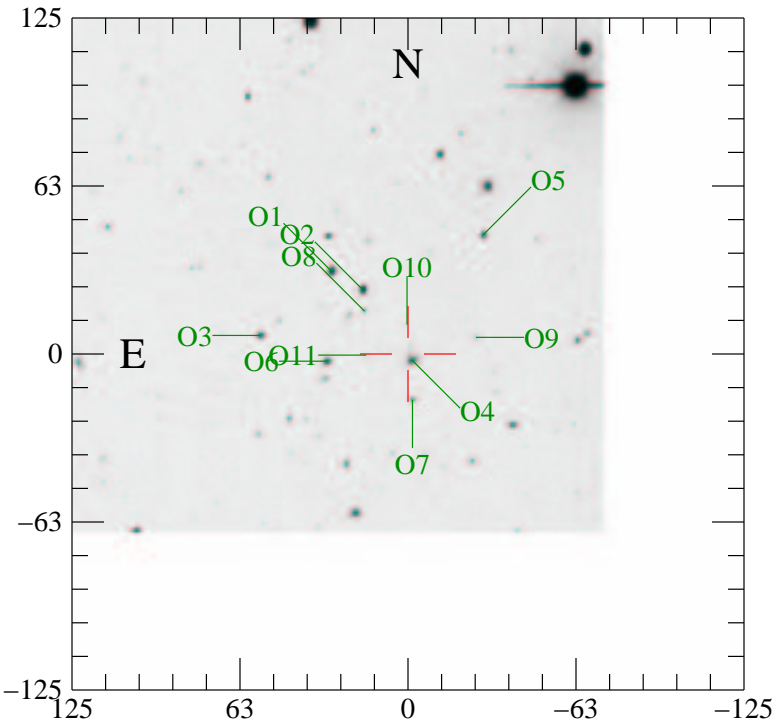

d117.wdd8_16: 02:31:06.838 -08:45:36.51 wdd8 16

Offsets from Object to Transient

Obj	RA (J2000)	Dec	dE(")	dN(")	r(")	PA	m(I)
Tran	02:31:06.838	-08:45:36.51	0.00	0.00	0.0	0.0	19.60
O1	02:31:09.010	-08:45:01.80	-28.42	-30.76	41.9	-137.3	17.90
O2	02:31:08.117	-08:45:09.63	-16.78	-23.84	29.1	-144.9	18.00
O3	02:31:11.062	-08:45:28.51	-54.86	-6.89	55.3	-97.2	19.00
O4	02:31:06.717	-08:45:39.17	1.59	2.36	2.8	33.9	19.10
O5	02:31:04.657	-08:44:46.93	27.97	-44.26	52.4	147.7	19.20
O6	02:31:09.159	-08:45:39.43	-30.09	2.73	30.2	-84.8	19.40
O7	02:31:06.715	-08:45:55.76	1.72	17.10	17.2	5.8	20.50
O8	02:31:08.074	-08:45:18.53	-16.16	-15.92	22.7	-134.6	21.20
O9	02:31:04.884	-08:45:29.70	25.30	-6.17	26.0	103.7	21.30
O10	02:31:06.855	-08:45:24.27	-0.30	-10.88	10.9	-178.4	22.00
O11	02:31:08.034	-08:45:36.93	-15.51	0.44	15.5	-88.4	22.20