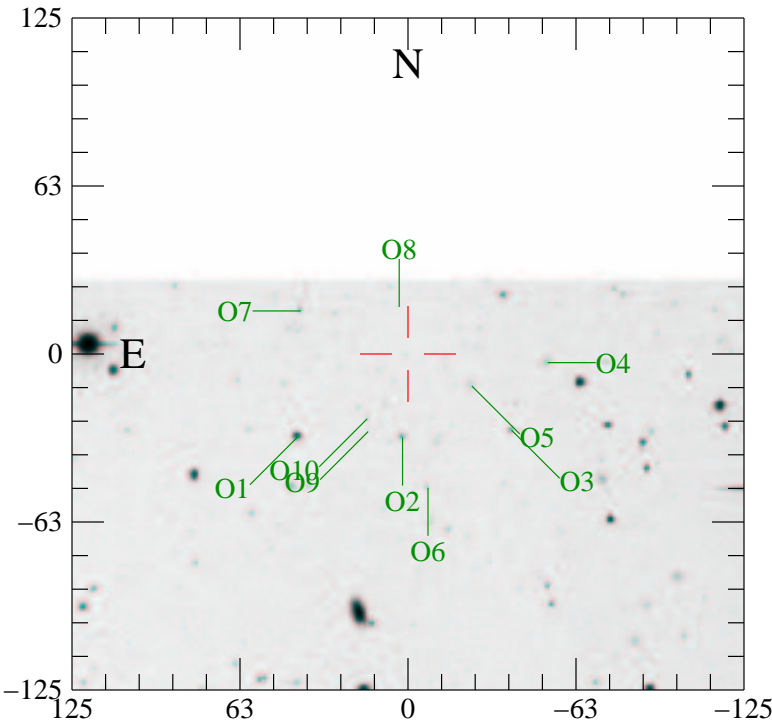

d132.wcc8_7: 02:07:18.308 -04:42:09.15 wcc8 7

Offsets from Object to Transient

Obj	RA (J2000)	Dec	dE(")	dN(")	r(")	PA	m(I)
Tran	02:07:18.308	-04:42:09.15	0.00	0.00	0.0	0.0	20.80
O1	02:07:21.433	-04:42:43.57	-40.95	30.79	51.2	-53.1	18.20
O2	02:07:18.457	-04:42:44.31	-1.97	31.10	31.2	-3.6	20.50
O3	02:07:15.362	-04:42:41.67	38.61	28.39	47.9	53.7	20.70
O4	02:07:14.342	-04:42:13.40	52.02	3.26	52.1	86.4	20.70
O5	02:07:16.492	-04:42:22.92	23.80	11.96	26.6	63.3	21.70
O6	02:07:17.737	-04:43:05.56	7.46	49.79	50.3	8.5	21.70
O7	02:07:21.355	-04:41:50.69	-39.93	-15.98	43.0	-111.8	21.80
O8	02:07:18.558	-04:41:49.39	-3.27	-17.46	17.8	-169.4	22.50
O9	02:07:19.437	-04:42:41.71	-14.81	28.92	32.5	-27.1	22.60
O10	02:07:19.461	-04:42:36.26	-15.12	24.11	28.5	-32.1	22.80