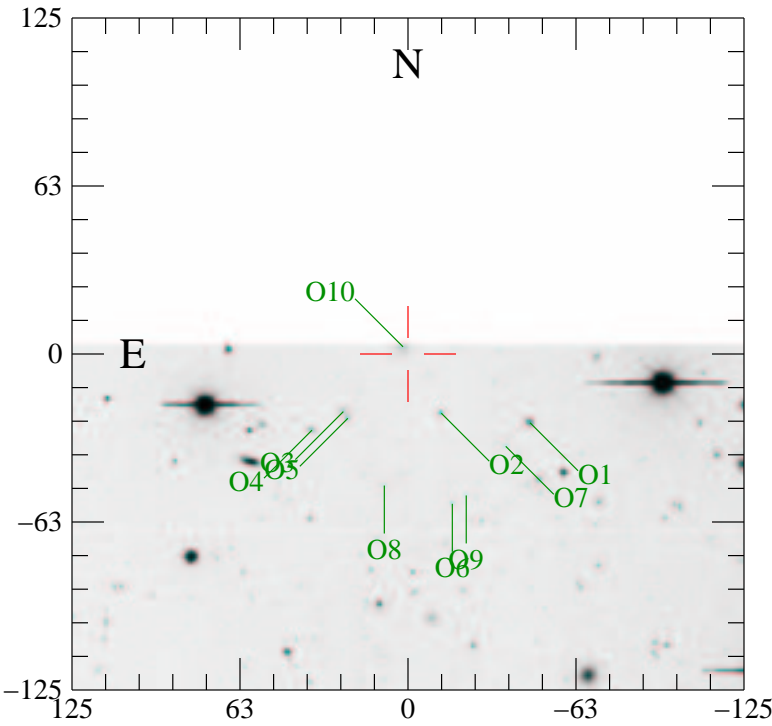

d153.wcc1_7revoeverd094: 02:09:37.955 -03:31:20.79 wcc1 7

Offsets from Object to Transient

Obj	RA (J2000)	Dec	dE (")	dN (")	r (")	PA	m(I)
Tran	02:09:37.955	-03:31:20.79	0.00	0.00	0.0	0.0	20.00
O1	02:09:34.493	-03:31:50.23	45.45	25.62	52.2	60.6	19.20
O2	02:09:37.009	-03:31:45.80	12.41	22.02	25.3	29.4	20.10
O3	02:09:39.782	-03:31:44.76	-23.99	21.44	32.2	-48.2	20.10
O4	02:09:40.671	-03:31:52.50	-35.66	28.39	45.6	-51.5	20.10
O5	02:09:39.656	-03:31:47.63	-22.34	23.96	32.8	-43.0	20.10
O6	02:09:36.693	-03:32:23.99	16.54	55.76	58.2	16.5	21.30
O7	02:09:35.180	-03:32:00.04	36.42	34.39	50.1	46.6	21.50
O8	02:09:38.622	-03:32:16.03	-8.78	48.95	49.7	-10.2	21.70
O9	02:09:36.301	-03:32:20.53	21.68	52.65	56.9	22.4	21.70
O10	02:09:38.091	-03:31:17.79	-1.79	-2.64	3.2	-145.9	130.00