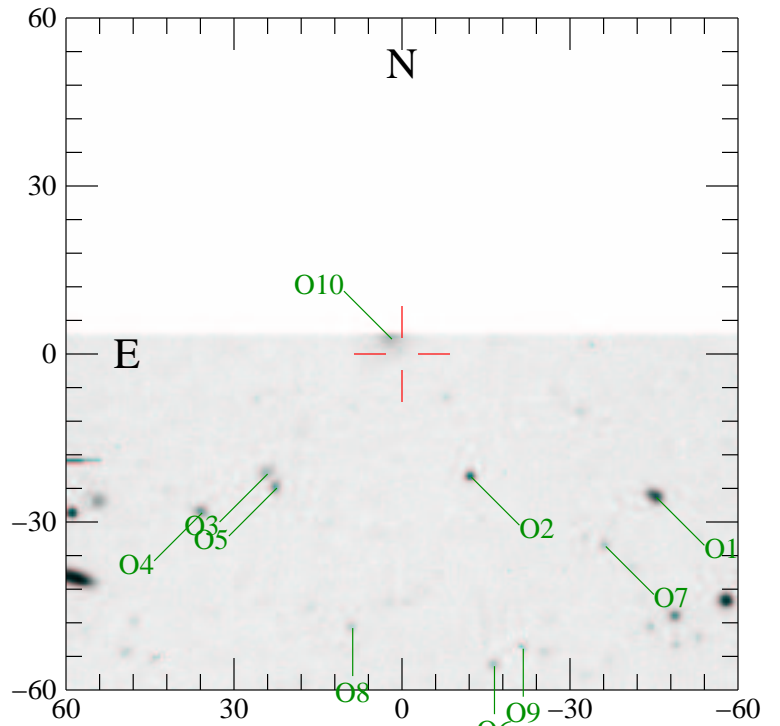

d153.wcc1_7revoeverd094: 02:09:37.955 -03:31:20.79 wcc1 7

Offsets from Object to Transient

Obj	RA (J2000)	Dec	dE (")	dN (")	r (")	PA	m(I)
Tran	02:09:37.955	-03:31:20.79	0.00	0.00	0.0	0.0	20.00
O1	02:09:34.493	-03:31:50.23	45.45	25.62	52.2	60.6	19.20
O2	02:09:37.009	-03:31:45.80	12.41	22.02	25.3	29.4	20.10
O3	02:09:39.782	-03:31:44.76	-23.99	21.44	32.2	-48.2	20.10
O4	02:09:40.671	-03:31:52.50	-35.66	28.39	45.6	-51.5	20.10
O5	02:09:39.656	-03:31:47.63	-22.34	23.96	32.8	-43.0	20.10
O6	02:09:36.693	-03:32:23.99	16.54	55.76	58.2	16.5	21.30
O7	02:09:35.180	-03:32:00.04	36.42	34.39	50.1	46.6	21.50
O8	02:09:38.622	-03:32:16.03	-8.78	48.95	49.7	-10.2	21.70
O9	02:09:36.301	-03:32:20.53	21.68	52.65	56.9	22.4	21.70
O10	02:09:38.091	-03:31:17.79	-1.79	-2.64	3.2	-145.9	130.00