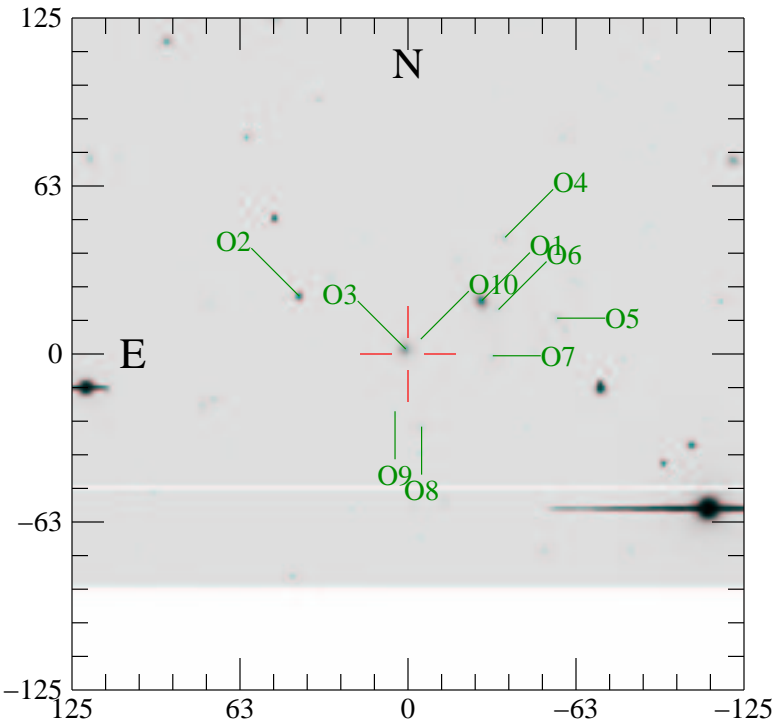

e143.wdd7_3: 02:33:11.711 -09:03:32.33 wdd7 3

Offsets from Object to Transient

Obj	RA (J2000)	Dec	dE (")	dN (")	r (")	PA	m(I)
Tran	02:33:11.711	-09:03:32.33	0.00	0.00	0.0	180.0	19.40
O1	02:33:09.572	-09:03:09.75	27.50	-19.83	33.9	125.8	16.30
O2	02:33:14.828	-09:03:07.61	-40.37	-21.49	45.7	-118.0	16.70
O3	02:33:11.771	-09:03:30.22	-0.79	-1.84	2.0	-156.9	16.90
O4	02:33:08.891	-09:02:42.86	36.15	-43.36	56.5	140.2	19.10
O5	02:33:07.408	-09:03:17.28	55.50	-13.32	57.1	103.5	19.30
O6	02:33:09.092	-09:03:13.56	33.73	-16.51	37.6	116.1	19.50
O7	02:33:09.266	-09:03:33.23	31.59	0.70	31.6	88.7	19.50
O8	02:33:11.328	-09:04:03.26	5.11	27.05	27.5	10.7	19.60
O9	02:33:12.092	-09:03:56.73	-4.80	21.36	21.9	-12.7	20.50
O10	02:33:11.339	-09:03:26.05	4.77	-5.51	7.3	139.1	21.00