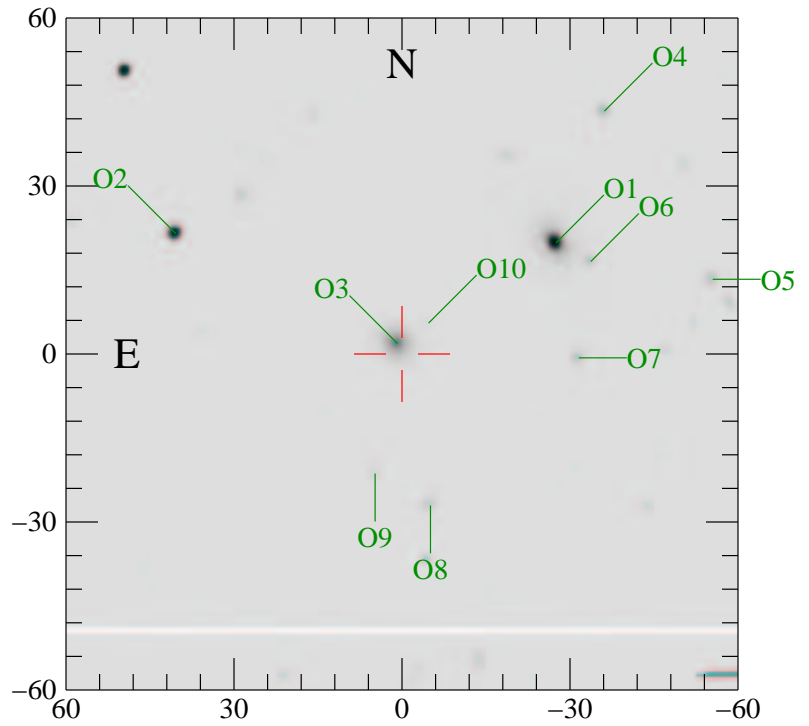

e143.wdd7_3: 02:33:11.711 -09:03:32.33 wdd7 3

Offsets from Object to Transient

Obj	RA (J2000)	Dec	dE (")	dN (")	r (")	PA	m(I)
Tran	02:33:11.711	-09:03:32.33	0.00	0.00	0.0	180.0	19.40
O1	02:33:09.572	-09:03:09.75	27.50	-19.83	33.9	125.8	16.30
O2	02:33:14.828	-09:03:07.61	-40.37	-21.49	45.7	-118.0	16.70
O3	02:33:11.771	-09:03:30.22	-0.79	-1.84	2.0	-156.9	16.90
O4	02:33:08.891	-09:02:42.86	36.15	-43.36	56.5	140.2	19.10
O5	02:33:07.408	-09:03:17.28	55.50	-13.32	57.1	103.5	19.30
O6	02:33:09.092	-09:03:13.56	33.73	-16.51	37.6	116.1	19.50
O7	02:33:09.266	-09:03:33.23	31.59	0.70	31.6	88.7	19.50
O8	02:33:11.328	-09:04:03.26	5.11	27.05	27.5	10.7	19.60
O9	02:33:12.092	-09:03:56.73	-4.80	21.36	21.9	-12.7	20.50
O10	02:33:11.339	-09:03:26.05	4.77	-5.51	7.3	139.1	21.00