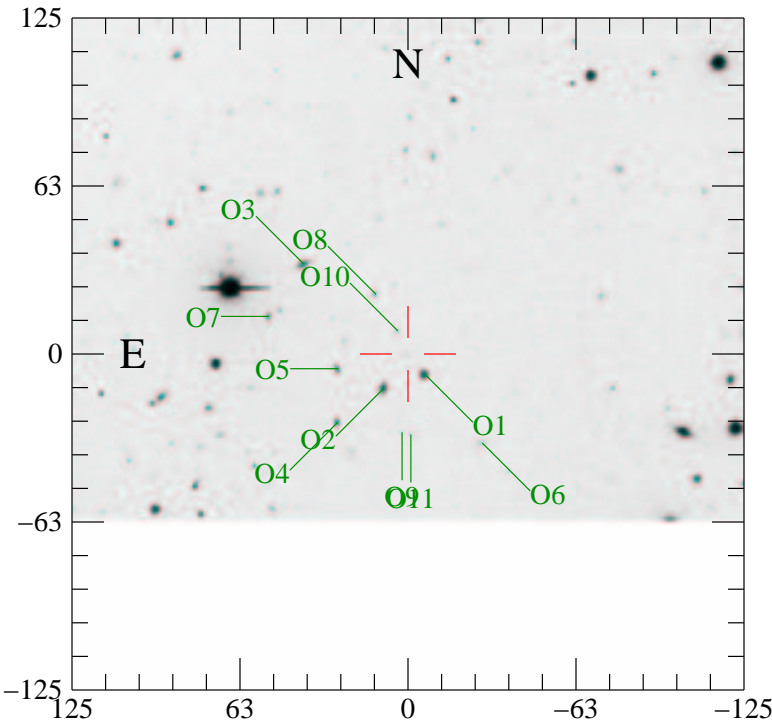

e545.waa7_8: 23:29:17.784 -09:30:03.23 waa7 8

Offsets from Object to Transient

Obj	RA (J2000)	Dec	dE (")	dN (")	r (")	PA	m(I)
Tran	23:29:17.784	-09:30:03.23	0.00	0.00	0.0	0.0	23.10
O1	23:29:17.294	-09:30:11.86	6.37	7.61	9.9	39.9	18.00
O2	23:29:18.460	-09:30:17.42	-8.94	12.78	15.6	-35.0	19.50
O3	23:29:20.755	-09:29:25.22	-38.67	-33.38	51.1	-130.8	19.60
O4	23:29:19.764	-09:30:31.35	-26.08	25.42	36.4	-45.7	20.00
O5	23:29:19.762	-09:30:09.00	-25.93	5.51	26.5	-78.0	20.50
O6	23:29:15.656	-09:30:40.83	27.65	33.12	43.1	39.9	20.60
O7	23:29:21.741	-09:29:46.79	-51.69	-13.95	53.5	-105.1	20.80
O8	23:29:18.705	-09:29:38.16	-11.91	-22.20	25.2	-151.8	21.30
O9	23:29:17.933	-09:30:35.90	-2.14	29.15	29.2	-4.2	21.80
O10	23:29:18.074	-09:29:53.63	-3.74	-8.51	9.3	-156.3	22.00
O11	23:29:17.686	-09:30:36.86	1.08	29.96	30.0	2.1	22.30