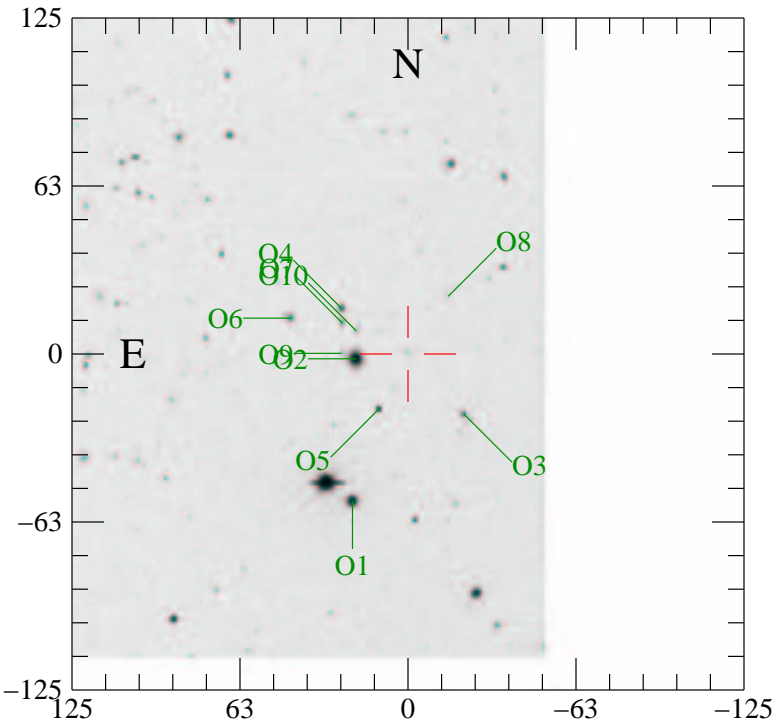

e604.waa6\_8: 23:23:51.845 -08:59:17.47 waa6 8

**Offsets from Object to Transient**

Obj	RA (J2000)	Dec	dE (")	dN (")	r (")	PA	m(I)
Tran	23:23:51.845	-08:59:17.47	0.00	0.00	0.0	0.0	23.50
O1	23:23:53.331	-09:00:17.82	-20.65	54.73	58.5	-20.7	16.50
O2	23:23:53.289	-08:59:19.03	-19.33	1.84	19.4	-84.6	18.10
O3	23:23:50.260	-08:59:42.88	20.87	22.41	30.6	43.0	19.30
O4	23:23:53.715	-08:58:57.96	-24.74	-17.02	30.0	-124.5	19.50
O5	23:23:52.635	-08:59:40.02	-10.87	20.55	23.2	-27.9	19.60
O6	23:23:55.113	-08:59:01.62	-43.46	-13.30	45.5	-107.0	20.10
O7	23:23:53.684	-08:59:04.07	-24.41	-11.52	27.0	-115.3	20.80
O8	23:23:50.749	-08:58:54.09	15.02	-21.44	26.2	145.0	21.80
O9	23:23:53.692	-08:59:16.63	-24.69	-0.20	24.7	-90.5	22.00
O10	23:23:53.296	-08:59:07.46	-19.27	-8.58	21.1	-114.0	22.00