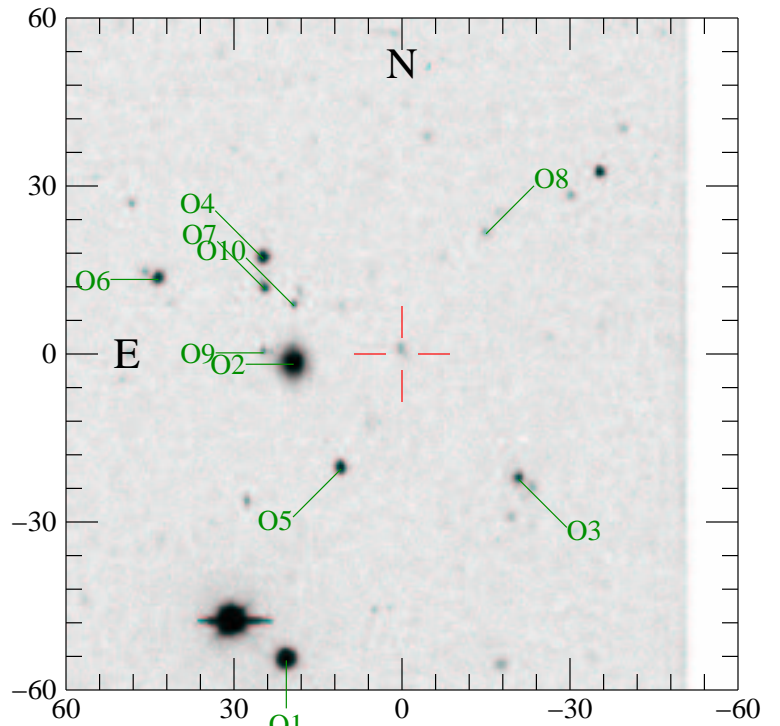

e604.waa6\_8: 23:23:51.845 -08:59:17.47 waa6 8

**Offsets from Object to Transient**

Obj	RA (J2000)	Dec	dE (")	dN (")	r (")	PA	m(I)
Tran	23:23:51.845	-08:59:17.47	0.00	0.00	0.0	0.0	23.50
O1	23:23:53.331	-09:00:17.82	-20.65	54.73	58.5	-20.7	16.50
O2	23:23:53.289	-08:59:19.03	-19.33	1.84	19.4	-84.6	18.10
O3	23:23:50.260	-08:59:42.88	20.87	22.41	30.6	43.0	19.30
O4	23:23:53.715	-08:58:57.96	-24.74	-17.02	30.0	-124.5	19.50
O5	23:23:52.635	-08:59:40.02	-10.87	20.55	23.2	-27.9	19.60
O6	23:23:55.113	-08:59:01.62	-43.46	-13.30	45.5	-107.0	20.10
O7	23:23:53.684	-08:59:04.07	-24.41	-11.52	27.0	-115.3	20.80
O8	23:23:50.749	-08:58:54.09	15.02	-21.44	26.2	145.0	21.80
O9	23:23:53.692	-08:59:16.63	-24.69	-0.20	24.7	-90.5	22.00
O10	23:23:53.296	-08:59:07.46	-19.27	-8.58	21.1	-114.0	22.00