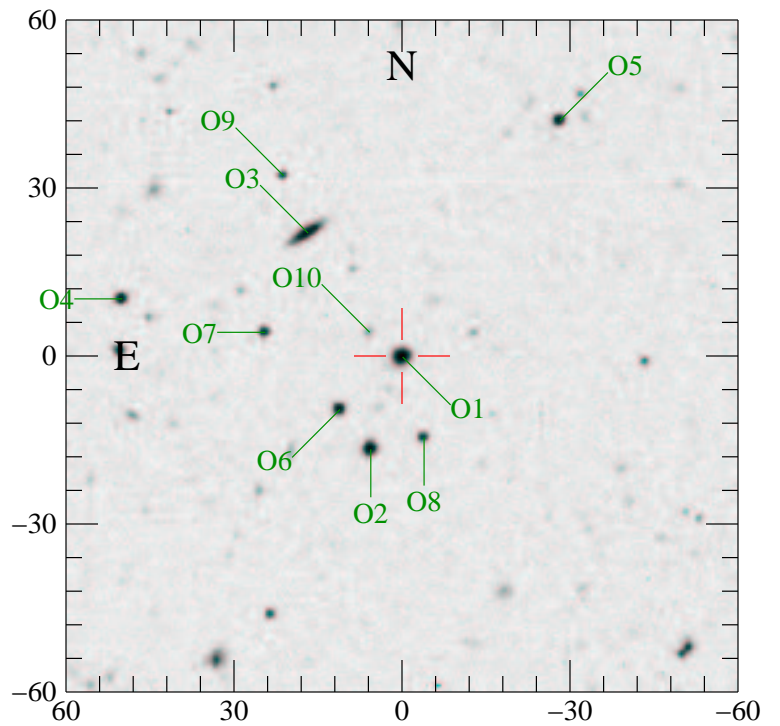

d067.wcc7_7: 02:09:41.828 -04:43:36.14 wcc7 7

Offsets from Object to Transient

| Obj | RA (J2000) | Dec | dE(") | dN(") | r(") | PA | m(I) |
|------|--------------|--------------|--------|--------|------|--------|-------|
| Tran | 02:09:41.828 | -04:43:36.14 | 0.00 | 0.00 | 0.0 | 0.0 | 20.10 |
| O1 | 02:09:41.818 | -04:43:36.35 | 0.13 | 0.18 | 0.2 | 35.7 | 17.40 |
| O2 | 02:09:42.253 | -04:43:55.02 | -5.55 | 16.68 | 17.6 | -18.4 | 18.50 |
| O3 | 02:09:43.108 | -04:43:11.13 | -16.76 | -21.92 | 27.6 | -142.6 | 18.90 |
| O4 | 02:09:45.645 | -04:43:24.14 | -49.94 | -10.18 | 51.0 | -101.5 | 19.20 |
| O5 | 02:09:39.673 | -04:42:48.77 | 28.20 | -42.05 | 50.6 | 146.2 | 19.40 |
| O6 | 02:09:42.672 | -04:43:46.89 | -11.03 | 9.56 | 14.6 | -49.1 | 19.80 |
| O7 | 02:09:43.694 | -04:43:31.13 | -24.41 | -4.22 | 24.8 | -99.8 | 19.90 |
| O8 | 02:09:41.527 | -04:43:52.74 | 3.95 | 14.60 | 15.1 | 15.1 | 20.20 |
| O9 | 02:09:43.441 | -04:42:59.45 | -21.13 | -32.20 | 38.5 | -146.7 | 20.80 |
| O10 | 02:09:42.267 | -04:43:31.31 | -5.75 | -4.21 | 7.1 | -126.2 | 21.80 |