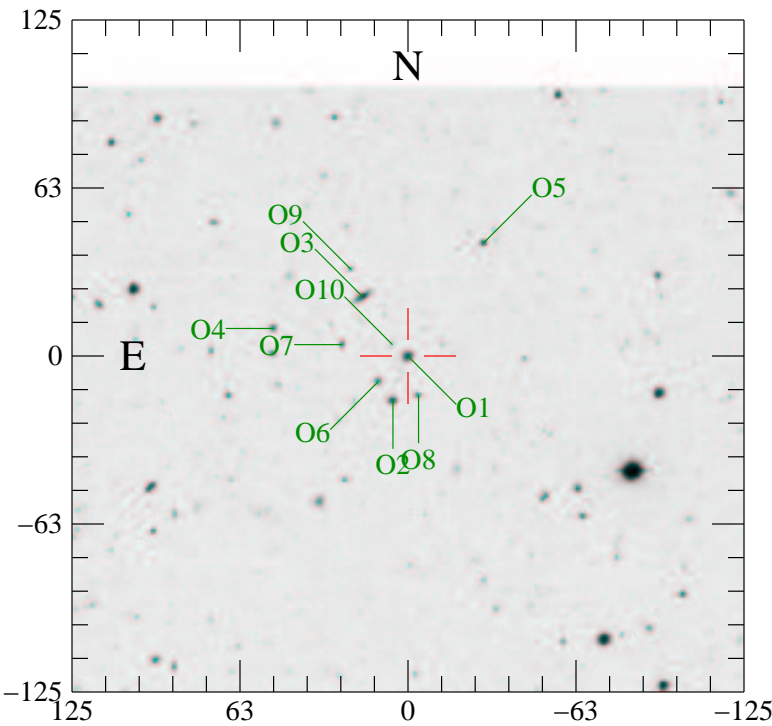

d067.wcc7_7: 02:09:41.828 -04:43:36.14 wcc7 7

Offsets from Object to Transient

| Obj | RA (J2000) | Dec | dE(") | dN(") | r(") | PA | m(I) |
|------|--------------|--------------|--------|--------|------|--------|-------|
| Tran | 02:09:41.828 | -04:43:36.14 | 0.00 | 0.00 | 0.0 | 0.0 | 20.10 |
| O1 | 02:09:41.818 | -04:43:36.35 | 0.13 | 0.18 | 0.2 | 35.7 | 17.40 |
| O2 | 02:09:42.253 | -04:43:55.02 | -5.55 | 16.68 | 17.6 | -18.4 | 18.50 |
| O3 | 02:09:43.108 | -04:43:11.13 | -16.76 | -21.92 | 27.6 | -142.6 | 18.90 |
| O4 | 02:09:45.645 | -04:43:24.14 | -49.94 | -10.18 | 51.0 | -101.5 | 19.20 |
| O5 | 02:09:39.673 | -04:42:48.77 | 28.20 | -42.05 | 50.6 | 146.2 | 19.40 |
| O6 | 02:09:42.672 | -04:43:46.89 | -11.03 | 9.56 | 14.6 | -49.1 | 19.80 |
| O7 | 02:09:43.694 | -04:43:31.13 | -24.41 | -4.22 | 24.8 | -99.8 | 19.90 |
| O8 | 02:09:41.527 | -04:43:52.74 | 3.95 | 14.60 | 15.1 | 15.1 | 20.20 |
| O9 | 02:09:43.441 | -04:42:59.45 | -21.13 | -32.20 | 38.5 | -146.7 | 20.80 |
| O10 | 02:09:42.267 | -04:43:31.31 | -5.75 | -4.21 | 7.1 | -126.2 | 21.80 |