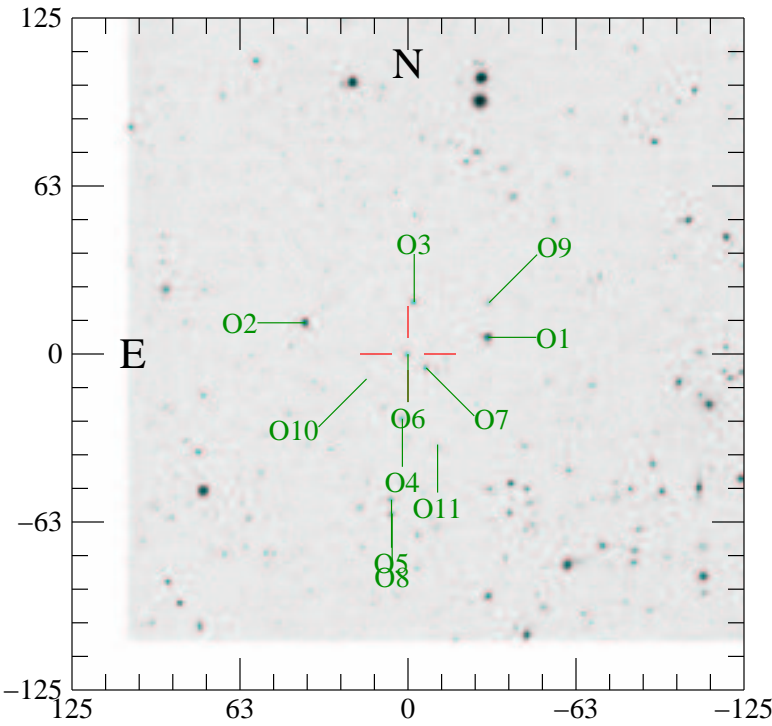

d089.wdd6_8: 02:28:28.562 -08:08:44.74 wdd6 8

Offsets from Object to Transient

Obj	RA (J2000)	Dec	dE (")	dN (")	r (")	PA	m(I)
Tran	02:28:28.562	-08:08:44.74	0.00	0.00	0.0	0.0	19.20
O1	02:28:26.264	-08:08:38.07	29.92	-6.15	30.5	101.6	18.50
O2	02:28:31.487	-08:08:31.47	-38.11	-11.57	39.8	-106.9	18.60
O3	02:28:28.377	-08:08:23.10	2.37	-19.30	19.4	173.0	20.70
O4	02:28:28.725	-08:09:11.82	-2.07	24.11	24.2	-4.9	21.20
O5	02:28:29.039	-08:09:45.75	-6.08	54.28	54.6	-6.4	21.20
O6	02:28:28.559	-08:08:44.86	0.04	0.11	0.1	20.7	21.30
O7	02:28:28.038	-08:08:50.66	6.83	5.22	8.6	52.6	21.30
O8	02:28:29.023	-08:09:51.52	-5.86	59.40	59.7	-5.6	21.40
O9	02:28:26.241	-08:08:23.59	30.19	-19.06	35.7	122.3	21.80
O10	02:28:29.747	-08:08:55.12	-15.41	9.34	18.0	-58.8	22.70
O11	02:28:27.719	-08:09:22.72	11.04	33.71	35.5	18.1	22.90