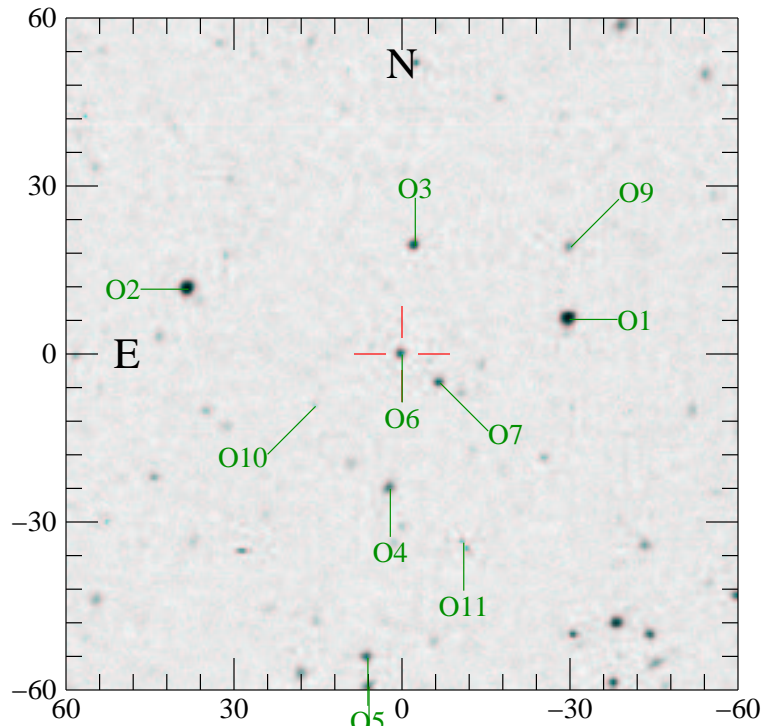

d089.wdd6_8: 02:28:28.562 -08:08:44.74 wdd6 8

Offsets from Object to Transient

Obj	RA (J2000)	Dec	dE (")	dN (")	r (")	PA	m(I)
Tran	02:28:28.562	-08:08:44.74	0.00	0.00	0.0	0.0	19.20
O1	02:28:26.264	-08:08:38.07	29.92	-6.15	30.5	101.6	18.50
O2	02:28:31.487	-08:08:31.47	-38.11	-11.57	39.8	-106.9	18.60
O3	02:28:28.377	-08:08:23.10	2.37	-19.30	19.4	173.0	20.70
O4	02:28:28.725	-08:09:11.82	-2.07	24.11	24.2	-4.9	21.20
O5	02:28:29.039	-08:09:45.75	-6.08	54.28	54.6	-6.4	21.20
O6	02:28:28.559	-08:08:44.86	0.04	0.11	0.1	20.7	21.30
O7	02:28:28.038	-08:08:50.66	6.83	5.22	8.6	52.6	21.30
O8	02:28:29.023	-08:09:51.52	-5.86	59.40	59.7	-5.6	21.40
O9	02:28:26.241	-08:08:23.59	30.19	-19.06	35.7	122.3	21.80
O10	02:28:29.747	-08:08:55.12	-15.41	9.34	18.0	-58.8	22.70
O11	02:28:27.719	-08:09:22.72	11.04	33.71	35.5	18.1	22.90