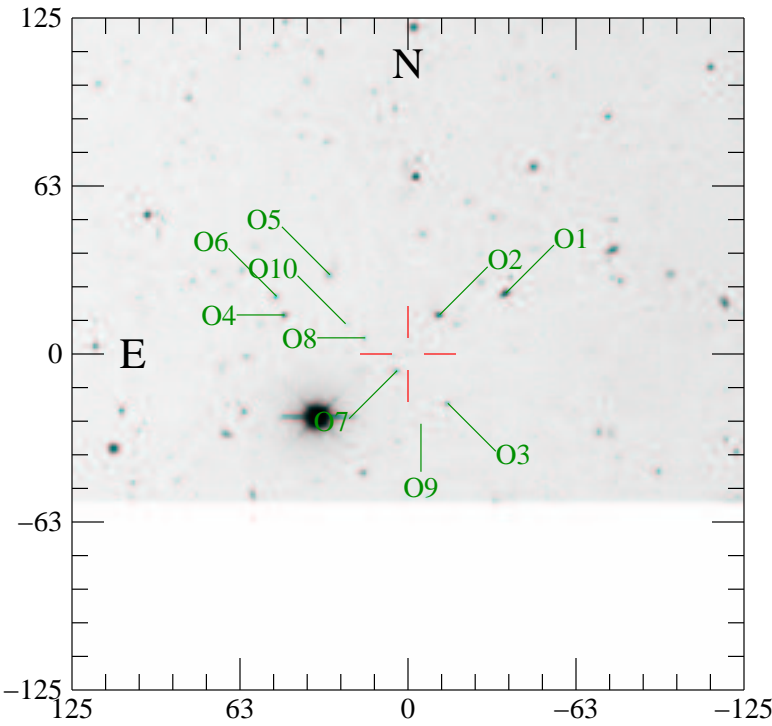

e108.wdd8_4: 02:30:08.999 -09:04:35.89 wdd8 4

Offsets from Object to Transient

Obj	RA (J2000)	Dec	dE (")	dN (")	r (")	PA	m(I)
Tran	02:30:08.999	-09:04:35.89	0.00	0.00	0.0	180.0	20.30
O1	02:30:06.201	-09:04:10.06	36.47	-22.64	42.9	121.8	19.20
O2	02:30:08.088	-09:04:19.28	11.81	-14.55	18.7	140.9	19.50
O3	02:30:07.875	-09:04:56.91	14.85	18.39	23.6	38.9	20.20
O4	02:30:12.501	-09:04:19.22	-45.86	-14.52	48.1	-107.6	20.20
O5	02:30:11.204	-09:04:02.19	-29.03	-29.44	41.3	-135.4	20.40
O6	02:30:12.727	-09:04:11.36	-48.86	-21.39	53.3	-113.6	20.40
O7	02:30:09.311	-09:04:43.00	-4.03	6.22	7.4	-32.9	20.90
O8	02:30:10.207	-09:04:29.04	-15.84	-5.98	16.9	-110.7	21.50
O9	02:30:08.645	-09:05:05.61	4.84	26.01	26.5	10.5	22.30
O10	02:30:10.766	-09:04:23.00	-23.18	-11.25	25.8	-115.9	22.40