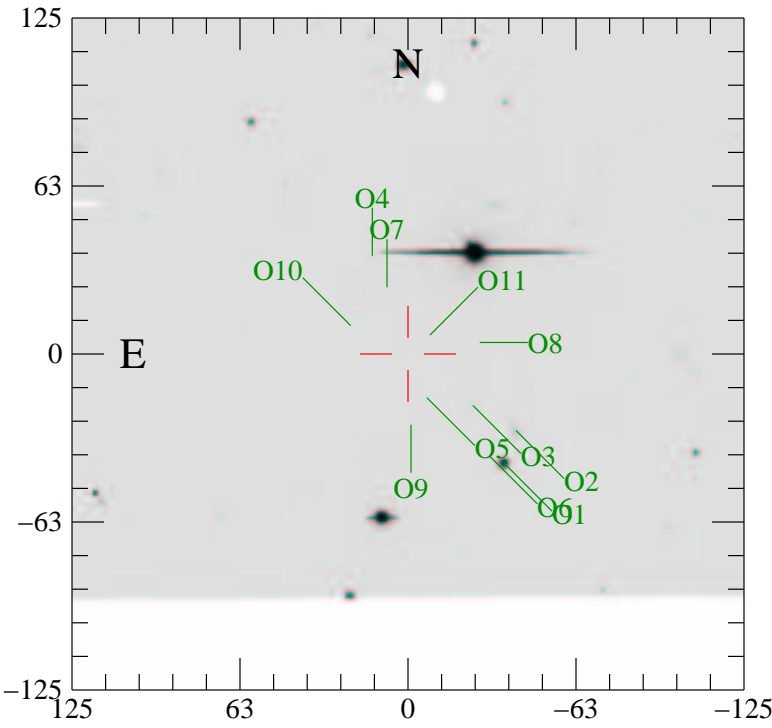

e138.wdd4_1: 02:33:47.008 -08:36:22.09 wdd4 1

Offsets from Object to Transient

Obj	RA (J2000)	Dec	dE (")	dN (")	r (")	PA	m(I)
Tran	02:33:47.008	-08:36:22.09	0.00	0.00	0.0	0.0	20.30
O1	02:33:44.354	-08:37:06.99	35.75	40.62	54.1	41.3	14.80
O2	02:33:43.999	-08:36:53.46	40.18	28.47	49.2	54.7	18.40
O3	02:33:45.199	-08:36:43.30	24.18	19.21	30.9	51.5	20.10
O4	02:33:47.966	-08:35:41.43	-13.27	-36.53	38.9	-160.0	20.50
O5	02:33:46.496	-08:36:40.15	7.05	16.27	17.7	23.4	20.60
O6	02:33:44.764	-08:37:04.01	30.29	37.90	48.5	38.6	20.70
O7	02:33:47.565	-08:35:54.49	-7.79	-24.80	26.0	-162.6	21.10
O8	02:33:44.967	-08:36:17.20	26.78	-4.23	27.1	99.0	21.30
O9	02:33:46.958	-08:36:51.41	1.16	26.36	26.4	2.5	21.60
O10	02:33:48.614	-08:36:10.53	-21.31	-10.49	23.8	-116.2	21.70
O11	02:33:46.375	-08:36:14.26	8.19	-6.98	10.8	130.4	22.10