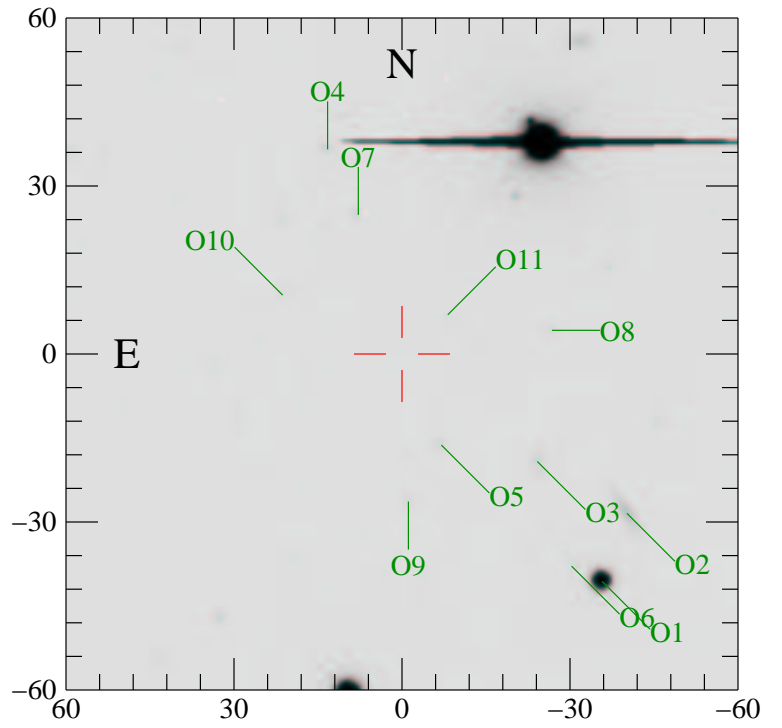

e138.wdd4_1: 02:33:47.008 -08:36:22.09 wdd4 1

Offsets from Object to Transient

Obj	RA (J2000)	Dec	dE (")	dN (")	r (")	PA	m(I)
Tran	02:33:47.008	-08:36:22.09	0.00	0.00	0.0	0.0	20.30
O1	02:33:44.354	-08:37:06.99	35.75	40.62	54.1	41.3	14.80
O2	02:33:43.999	-08:36:53.46	40.18	28.47	49.2	54.7	18.40
O3	02:33:45.199	-08:36:43.30	24.18	19.21	30.9	51.5	20.10
O4	02:33:47.966	-08:35:41.43	-13.27	-36.53	38.9	-160.0	20.50
O5	02:33:46.496	-08:36:40.15	7.05	16.27	17.7	23.4	20.60
O6	02:33:44.764	-08:37:04.01	30.29	37.90	48.5	38.6	20.70
O7	02:33:47.565	-08:35:54.49	-7.79	-24.80	26.0	-162.6	21.10
O8	02:33:44.967	-08:36:17.20	26.78	-4.23	27.1	99.0	21.30
O9	02:33:46.958	-08:36:51.41	1.16	26.36	26.4	2.5	21.60
O10	02:33:48.614	-08:36:10.53	-21.31	-10.49	23.8	-116.2	21.70
O11	02:33:46.375	-08:36:14.26	8.19	-6.98	10.8	130.4	22.10