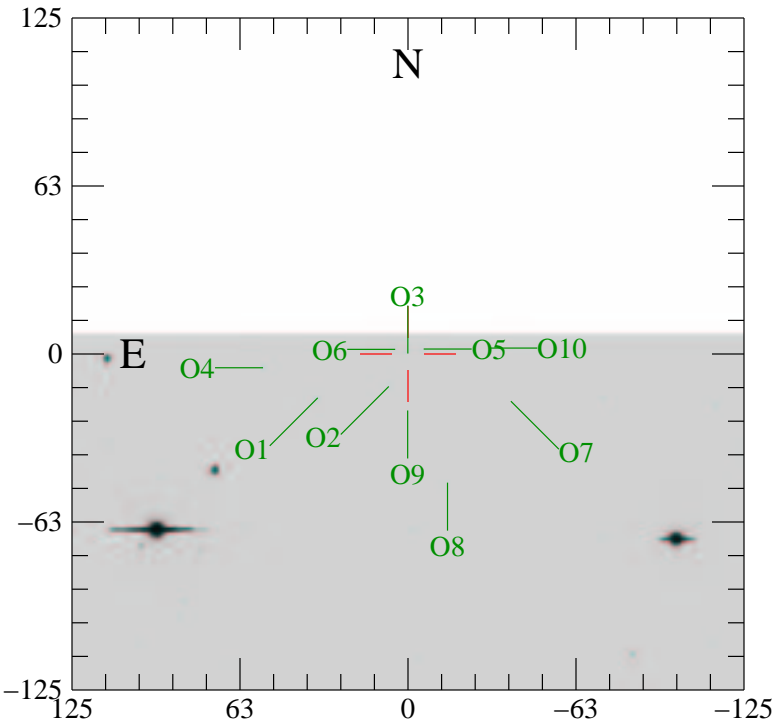

e144.wdd7\_3: 02:32:40.897 -09:00:46.37 wdd7 3

**Offsets from Object to Transient**

Obj	RA (J2000)	Dec	dE (")	dN (")	r (")	PA	m(I)
Tran	02:32:40.897	-09:00:46.37	0.00	0.00	0.0	180.0	19.90
O1	02:32:43.484	-09:01:05.02	-33.55	16.36	37.3	-64.0	19.60
O2	02:32:41.453	-09:01:00.21	-7.14	12.12	14.1	-30.5	20.30
O3	02:32:40.899	-09:00:46.19	-0.03	-0.16	0.2	-169.8	20.70
O4	02:32:45.041	-09:00:52.17	-53.90	5.14	54.1	-84.5	21.00
O5	02:32:40.447	-09:00:44.31	5.85	-1.81	6.1	107.2	21.00
O6	02:32:41.258	-09:00:44.41	-4.72	-1.71	5.0	-109.9	21.10
O7	02:32:37.971	-09:01:06.52	38.31	17.61	42.2	65.3	21.40
O8	02:32:39.797	-09:01:41.04	14.76	47.86	50.1	17.1	21.40
O9	02:32:40.916	-09:01:10.42	-0.07	21.05	21.1	-0.2	21.50
O10	02:32:38.576	-09:00:43.90	30.24	-2.19	30.3	94.1	21.60